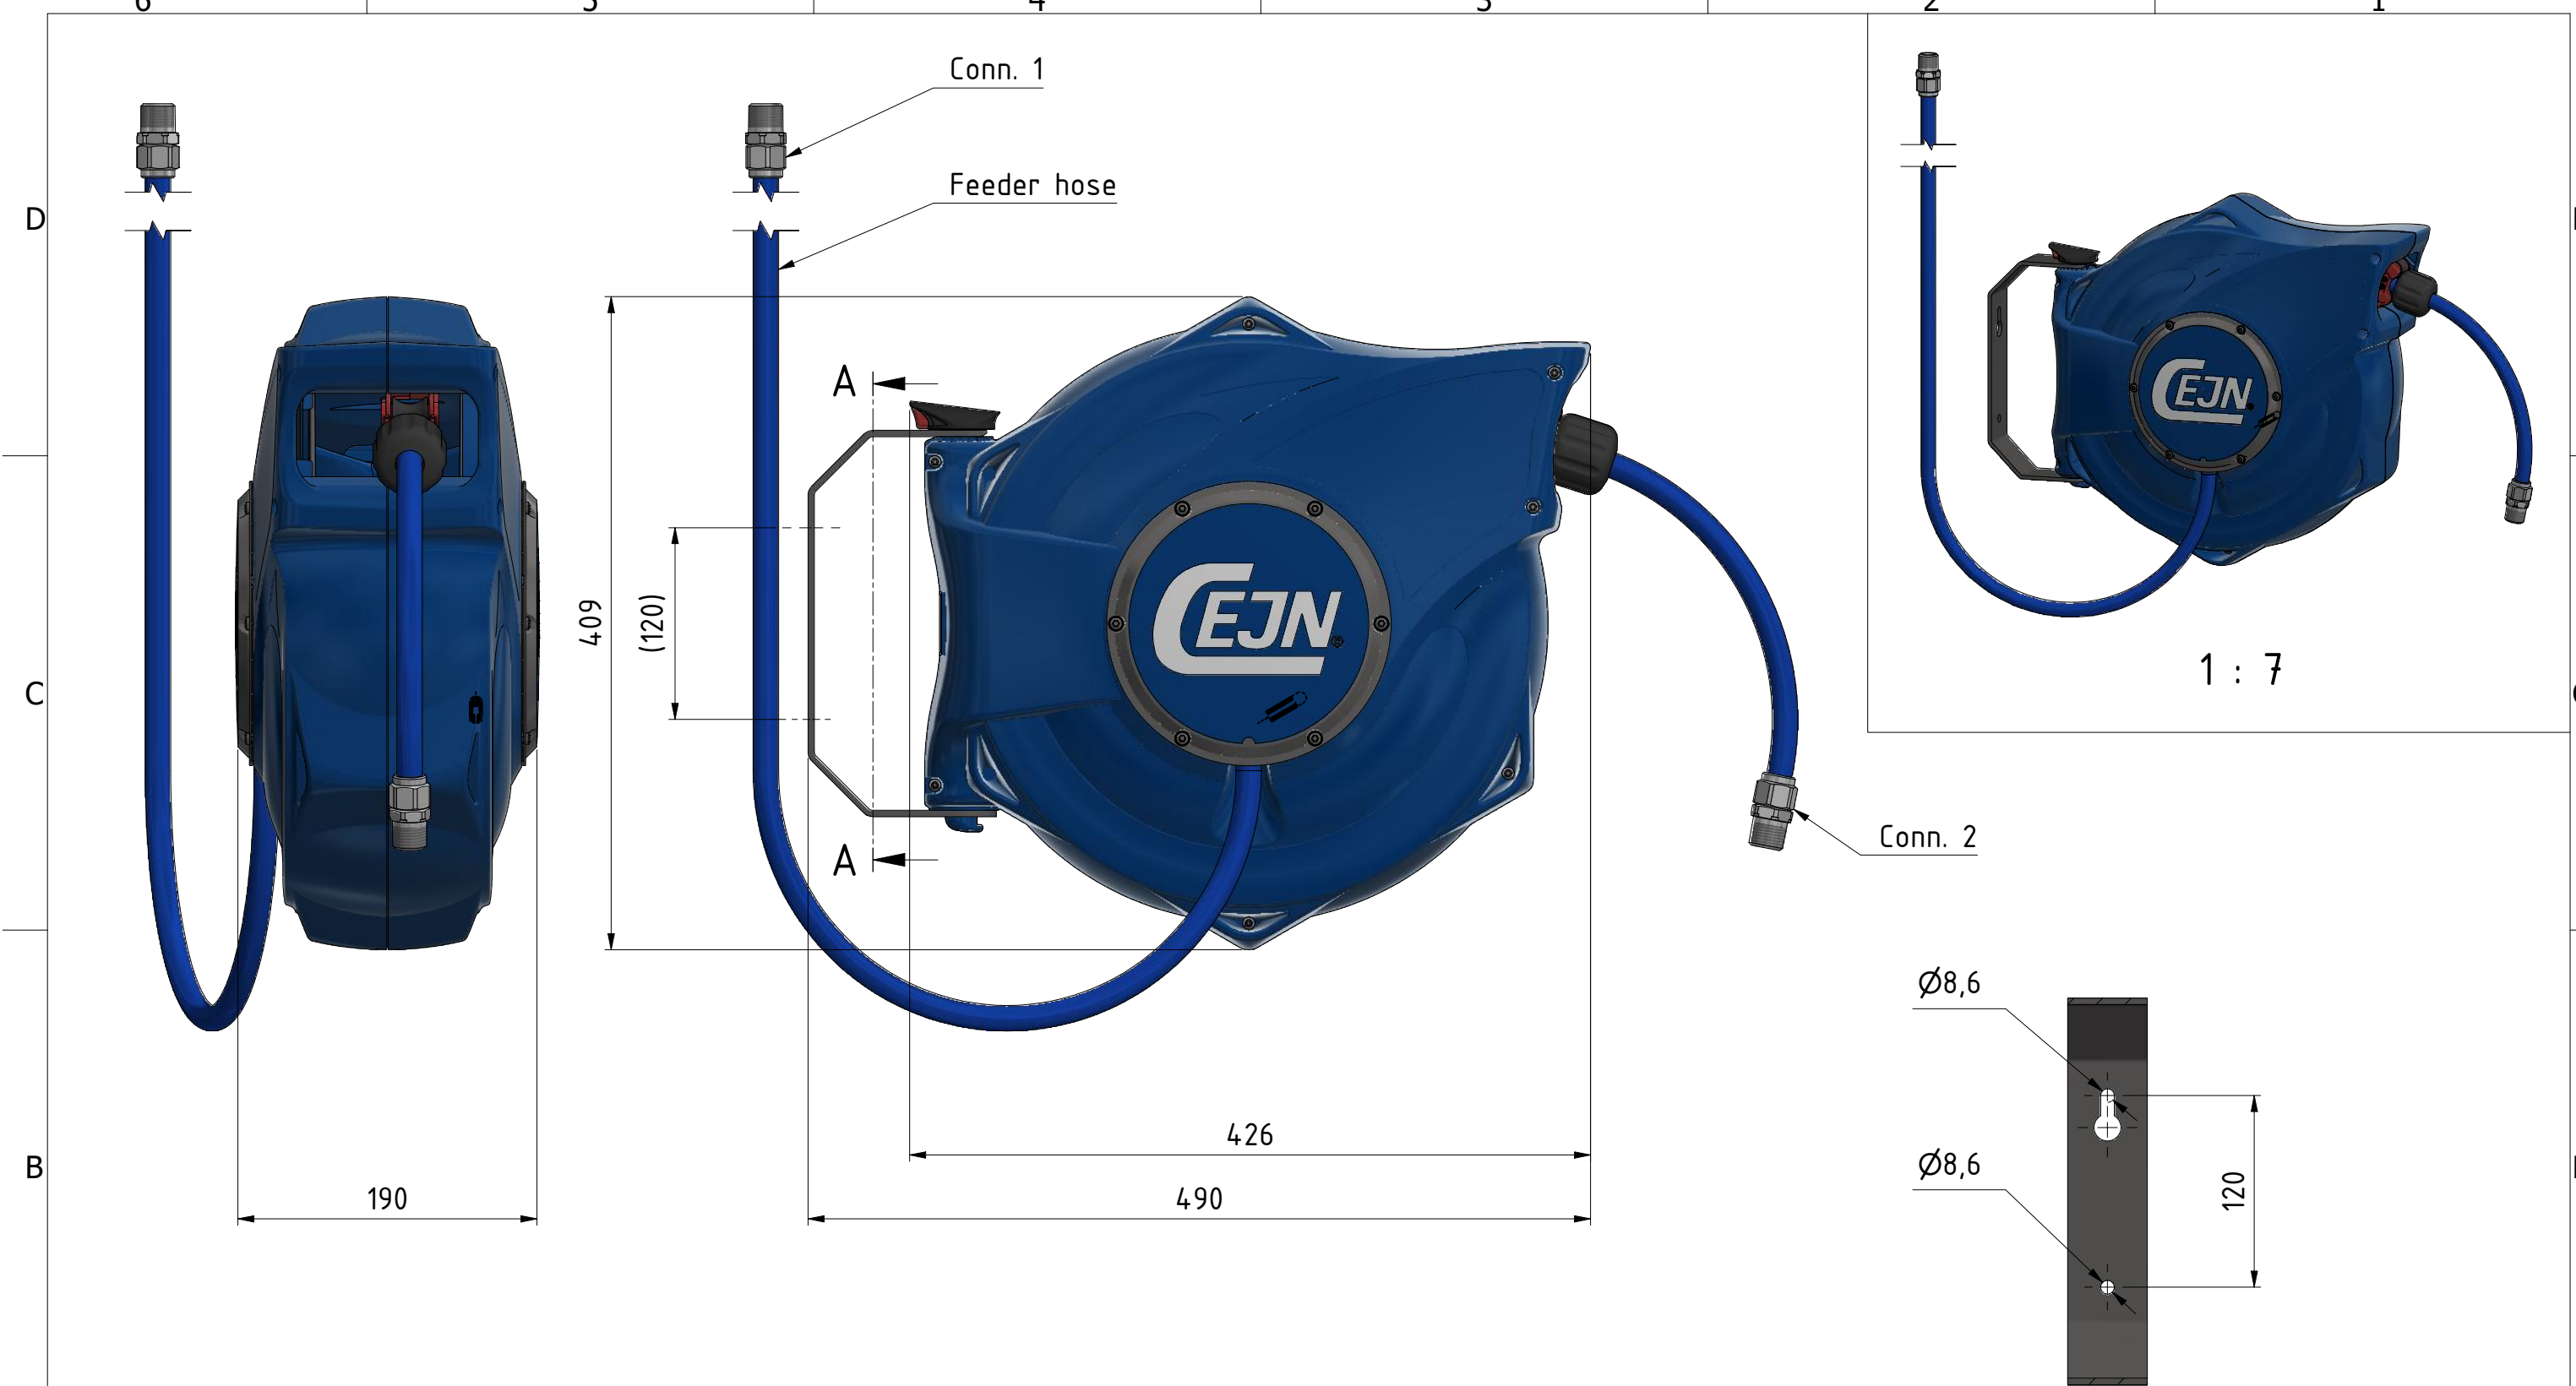

This document must not be copied, either completely or in part, without permission. Any infringement will have legal consequences ©

Product No.	199112140 - Medium Reel Air
Hose dim. (ID x OD):	11x16 mm
Hose length:	10 m
Feeder hose length:	1,5 m
Hose material:	Braided PUR (ester based)
Temperature range:	-20°C - +60°C
Connection 1:	R 1/2" male
Connection 2:	R 1/2" male
Sealing material:	NBR
Max WP Connected:	12 bar
Weight:	6,5 kg

	Scale	1 : 4	Drawn	MATJOH	Checked	ANLA	Appr.	JOOL	ECO	Date	2022-07-18
	Drawing No. 509112140								Issue	AC	Sheet

Assembly Drawing

A3