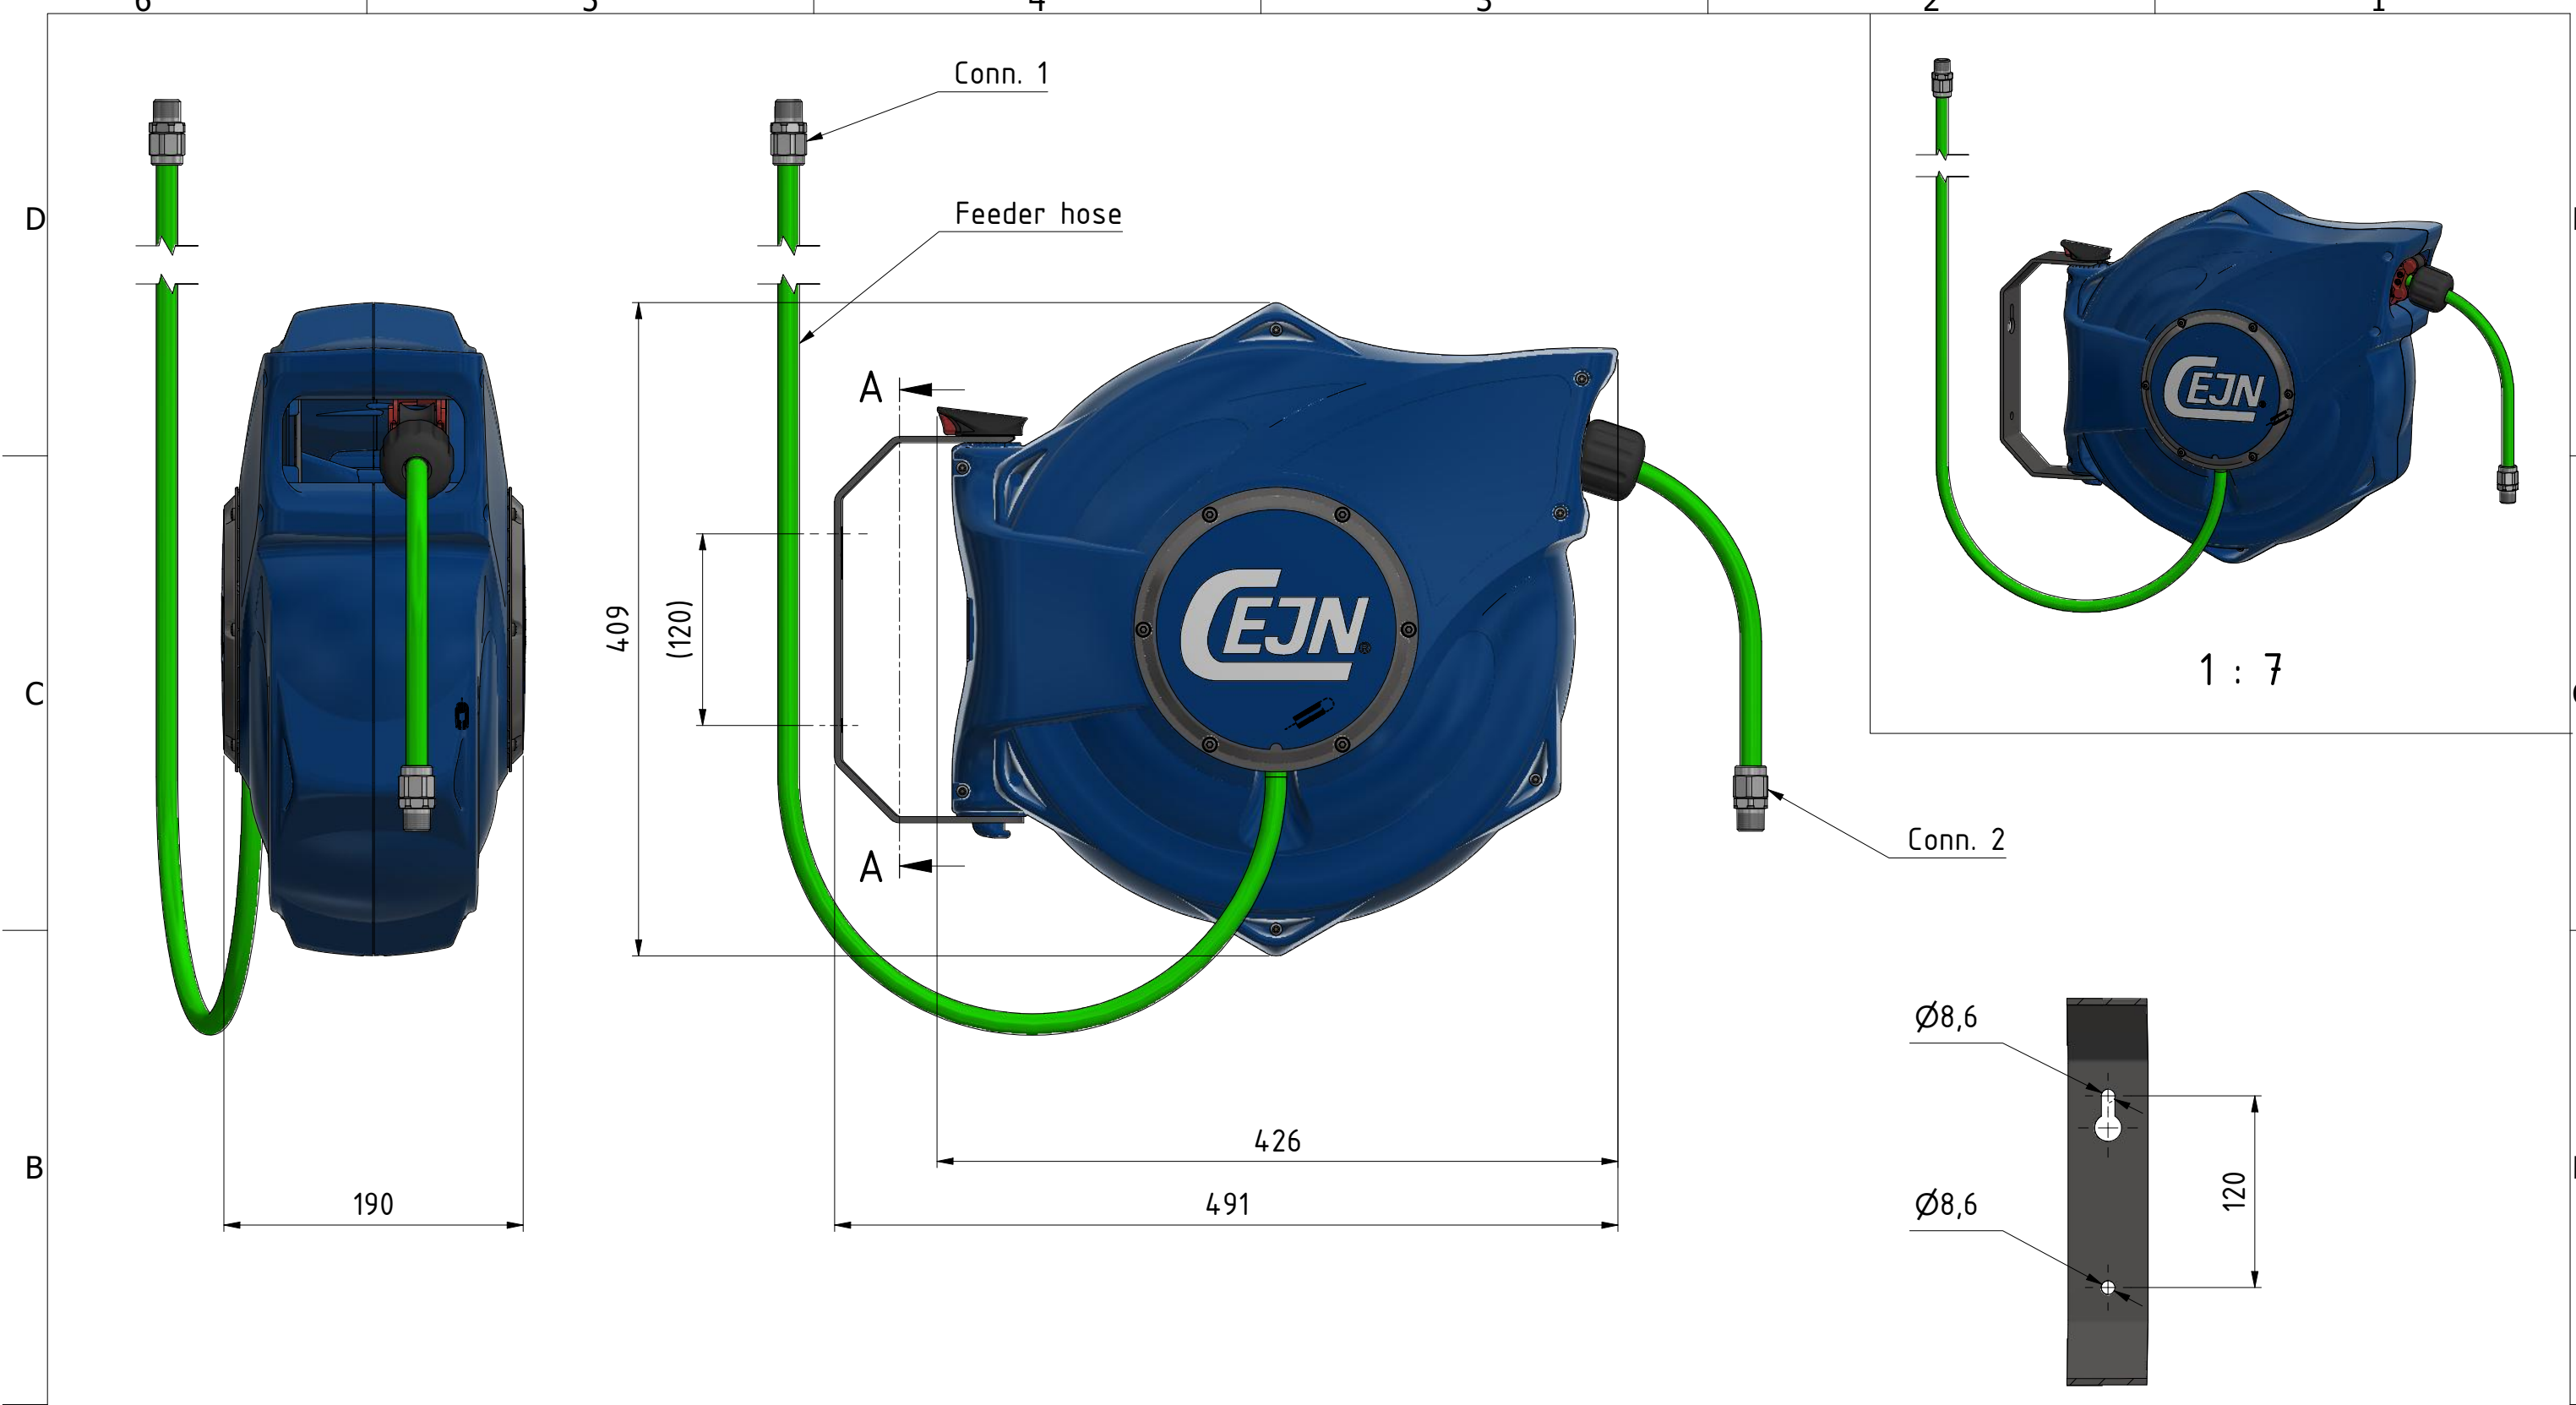

This document must not be copied, either completely or in part, without permission. Any infringement will have legal consequences ©

Product No.	199112138
Hose dim. (ID x OD):	9,5x13,5 mm
Hose length:	14 m
Feeder hose length:	1,5 m
Hose material:	Braided PUR (ester based)
Temperature range:	-20°C - +60°C
Connection 1:	R 3/8" male
Connection 2:	R 3/8" male
Sealing material:	NBR
Max WP Connected:	16 bar
Weight:	6,4 kg

	Scale	1 : 4	Drawn	MATJOH	Checked	ANLA	Appr.	JOOL	ECO	Date	2022-07-20
	Assembly Drawing 509112138							Drawing No.			
										Issue	Sheet
										AE	1 / (1)

A3